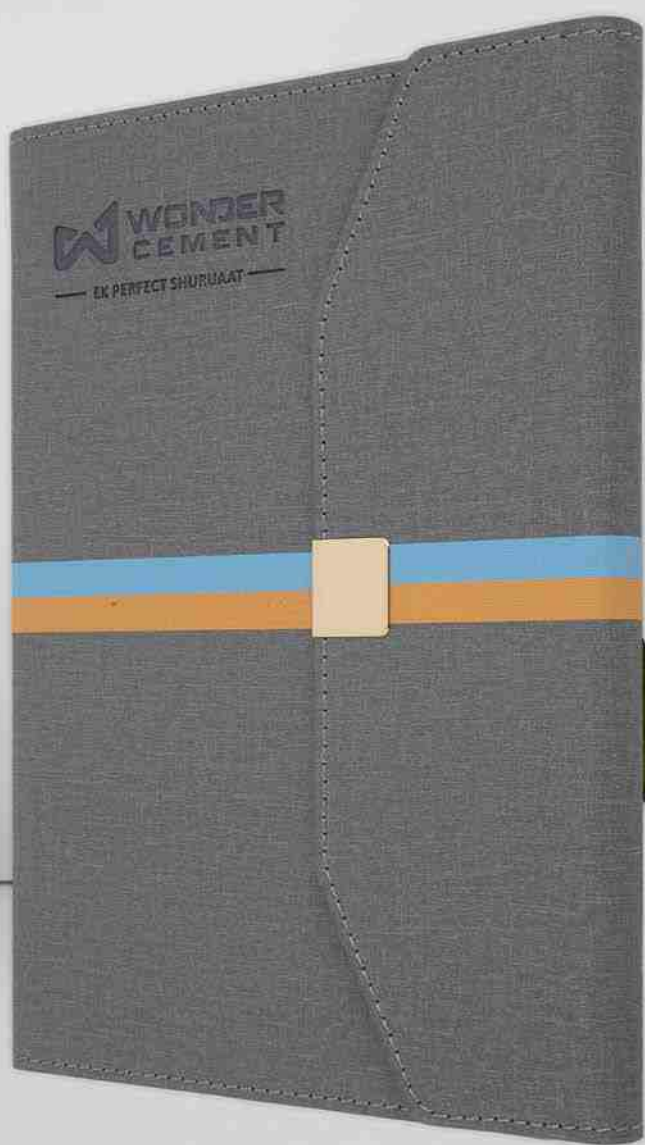

A5 size Notebooks (Hard Cover)

A534