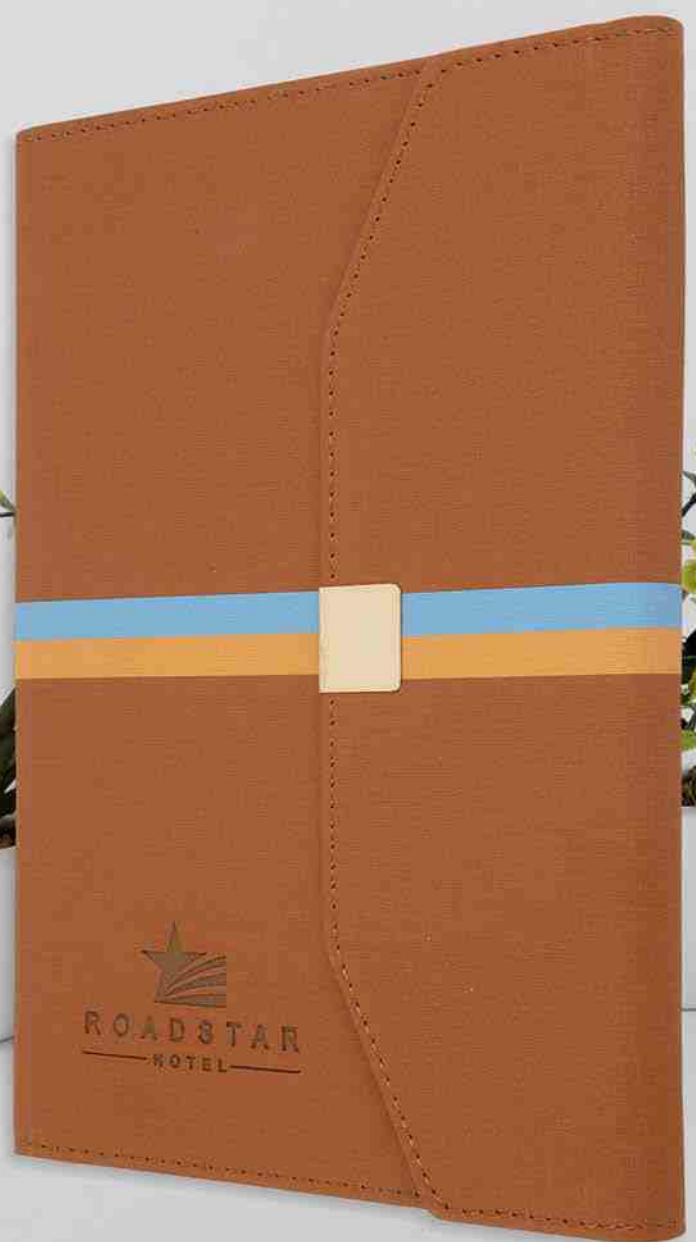

A5 size Notebooks (Hard Cover)

A533

- A5 size 2 color inner
- 80 gsm paper, 192 pages
- Ruled + Dotted + Graph pages

A5 size Notebooks (Hard Cover)

A534

A535

• A5 size 2 color inner • 80 gsm paper, 192 pages • Ruled + Dotted + Graph pages