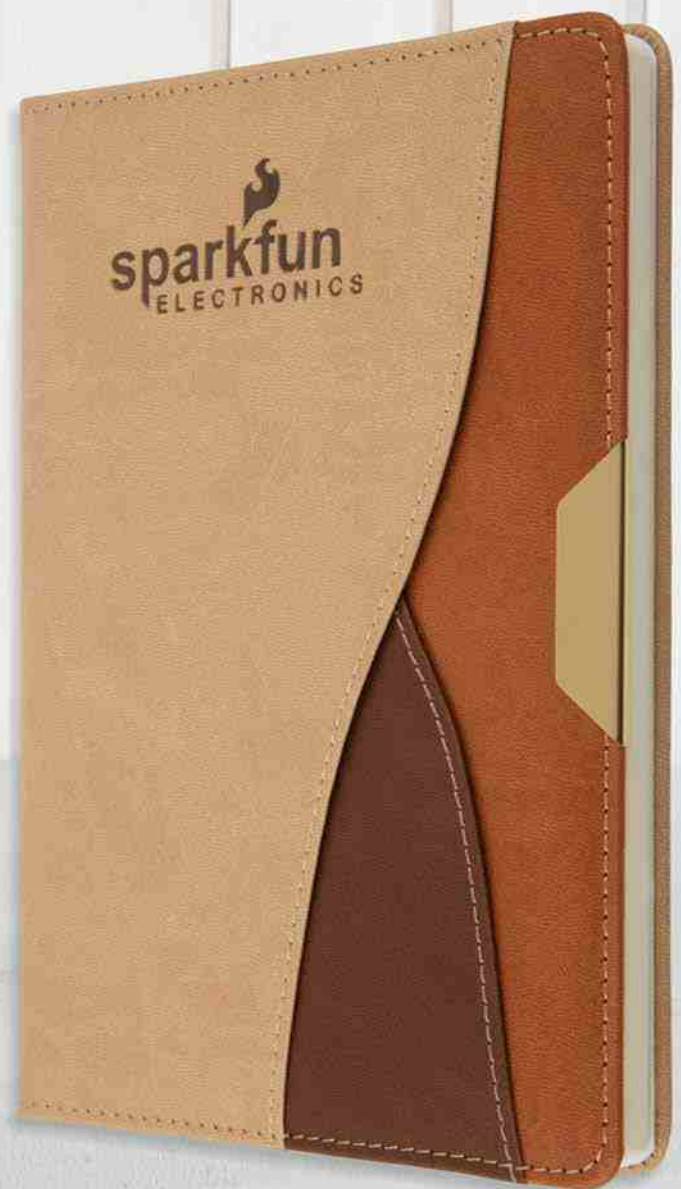

A530

• A5 size 2 color inner • 80 gsm paper, 192 pages • Ruled + Dotted + Graph pages